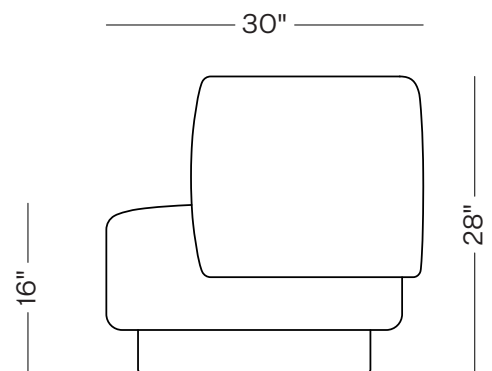

SPECIFICATIONS

Wood construction with upholstered body. Upholstery may be sourced COM, COL, or suggested fabrics and leather. (COM requirements = 16.5 yards.)

TOTAL DIMENSIONS

W 88" D 30" H 28"

top

side