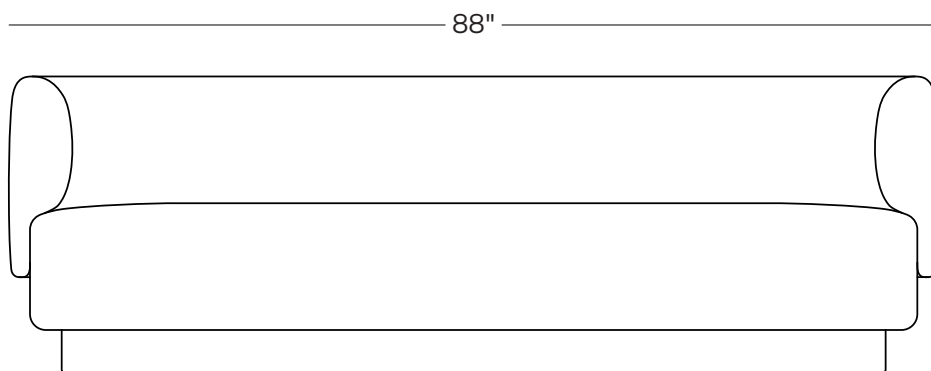

PRODUCT

Collection of sofas, lounge chairs, side chairs, and stools with common design language of capped tops and formed back rest system. Lounge chairs can be specified with swivel or static base, metal base, or metal base with attached side table. Side chairs are offered with fully upholstered swiveling or static base or metal base. Stools are offered in both bar and counter sizes. This collection offers a seating option with distinctive personality, various options, and cradling comfort.

SPECIFICATIONS

Wood construction with upholstered body. Upholstery may be sourced COM, COL, or suggested fabrics and leather. (COM requirements = 16.5 yards.)

TOTAL DIMENSIONS

W 88" D 30" H 28"

top

side